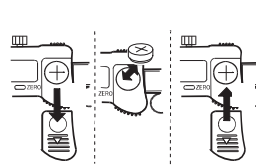

3.

-3-

-4-

4.

OFF

ON

ZERO

-5-

5.

SR44 1

-6-

6.

7.

-7-

8.

0 150mm	1
0 01mm	233(L) × 77(W) × 15(H) mm
± 0.01mm	165g()
(25) ± 0.03mm	
1.5 /	
0 40 80%RH	
-10 60 80%RH	ABS
SR44× 1	